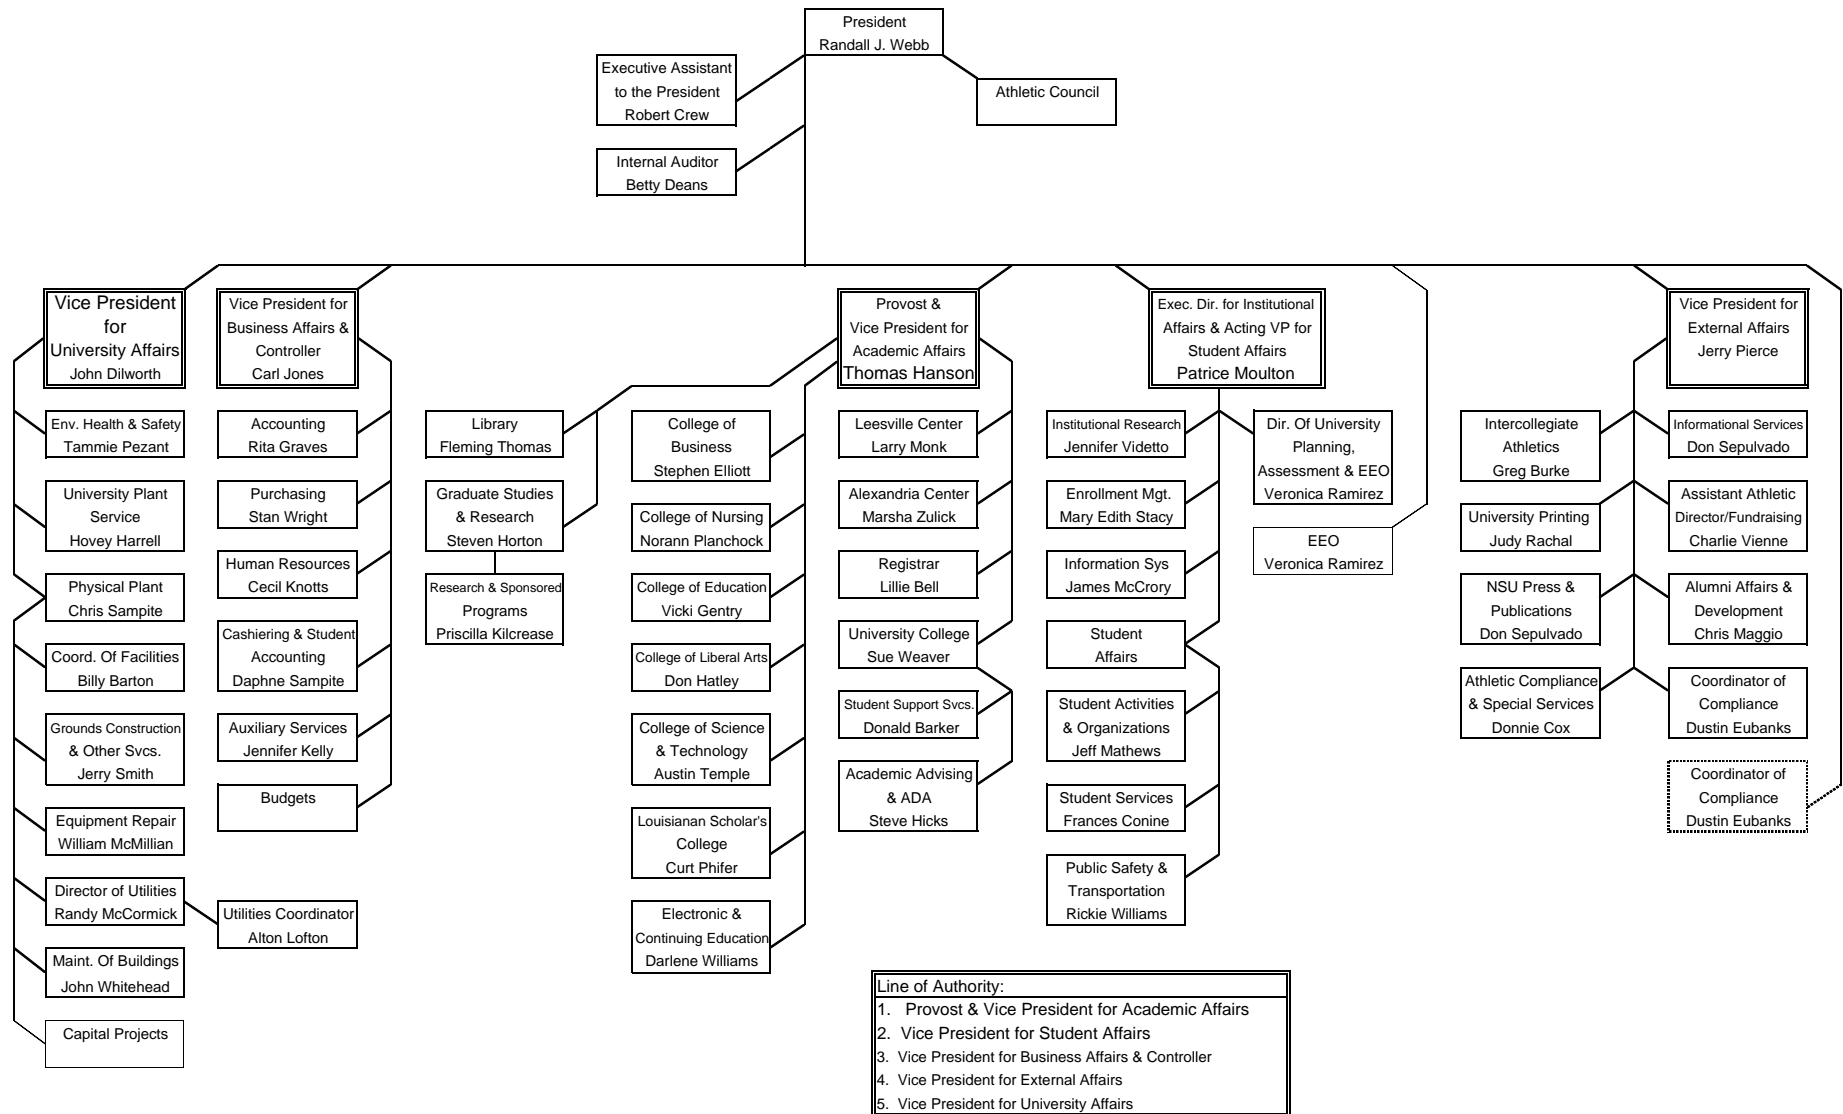

ORGANIZATIONAL CHART FOR NORTHWESTERN STATE UNIVERSITY
Board of Supervisors for the University of Louisiana System

- Line of Authority:**
1. Provost & Vice President for Academic Affairs
 2. Vice President for Student Affairs
 3. Vice President for Business Affairs & Controller
 4. Vice President for External Affairs
 5. Vice President for University Affairs